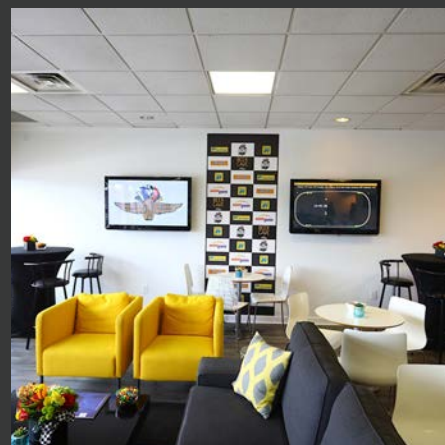

To reserve a suite or for more information, please contact:

Dave Sibbing
317-937-9811
daves@cmcglobal.com

Steve Hill
317-677-2620
steveh@cmcglobal.com