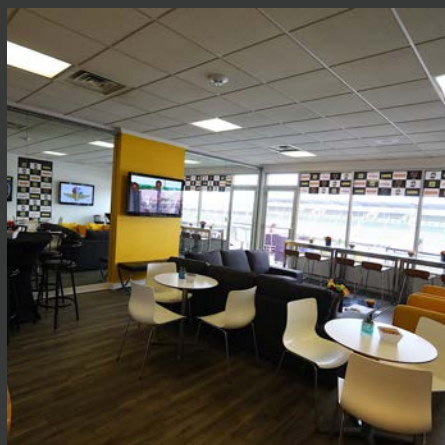

To reserve a suite or for more information, please contact:

Dave Sibbing
317-937-9811
daves@cmcglobal.com

Steve Hill
317-677-2620
steveh@cmcglobal.com